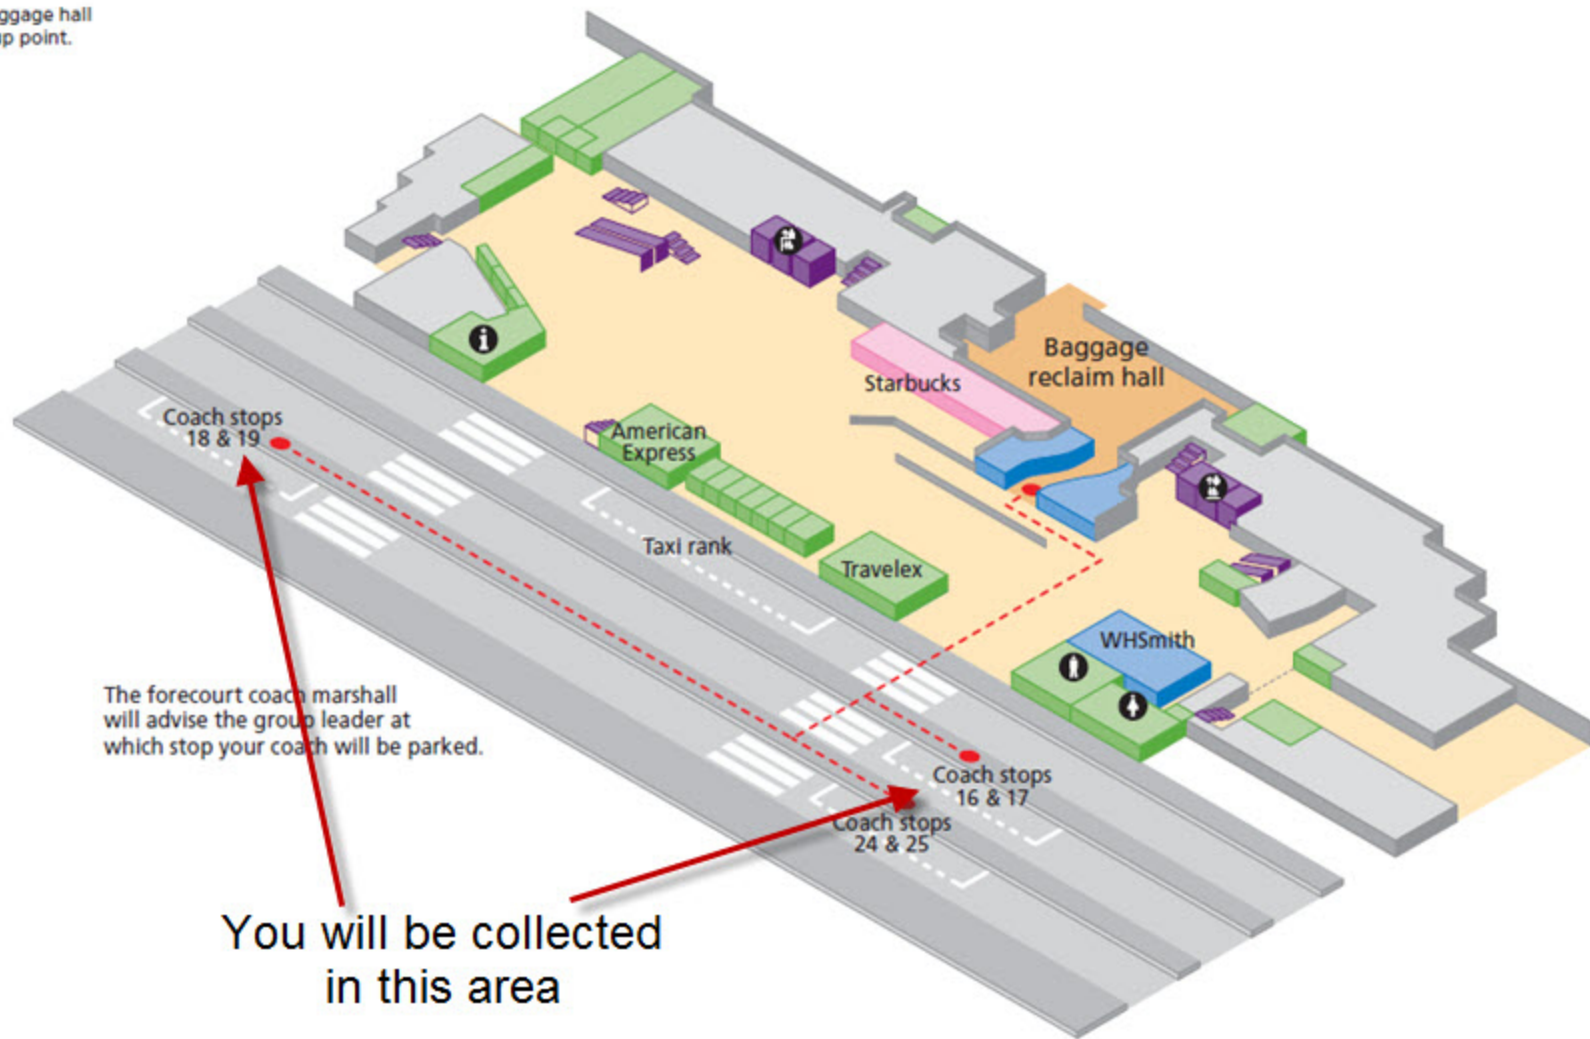

Terminal 4 - Group Travel information map

Route from baggage hall to coach pick up point.

The forecourt coach marshal will advise the group leader at which stop your coach will be parked.

You will be collected in this area