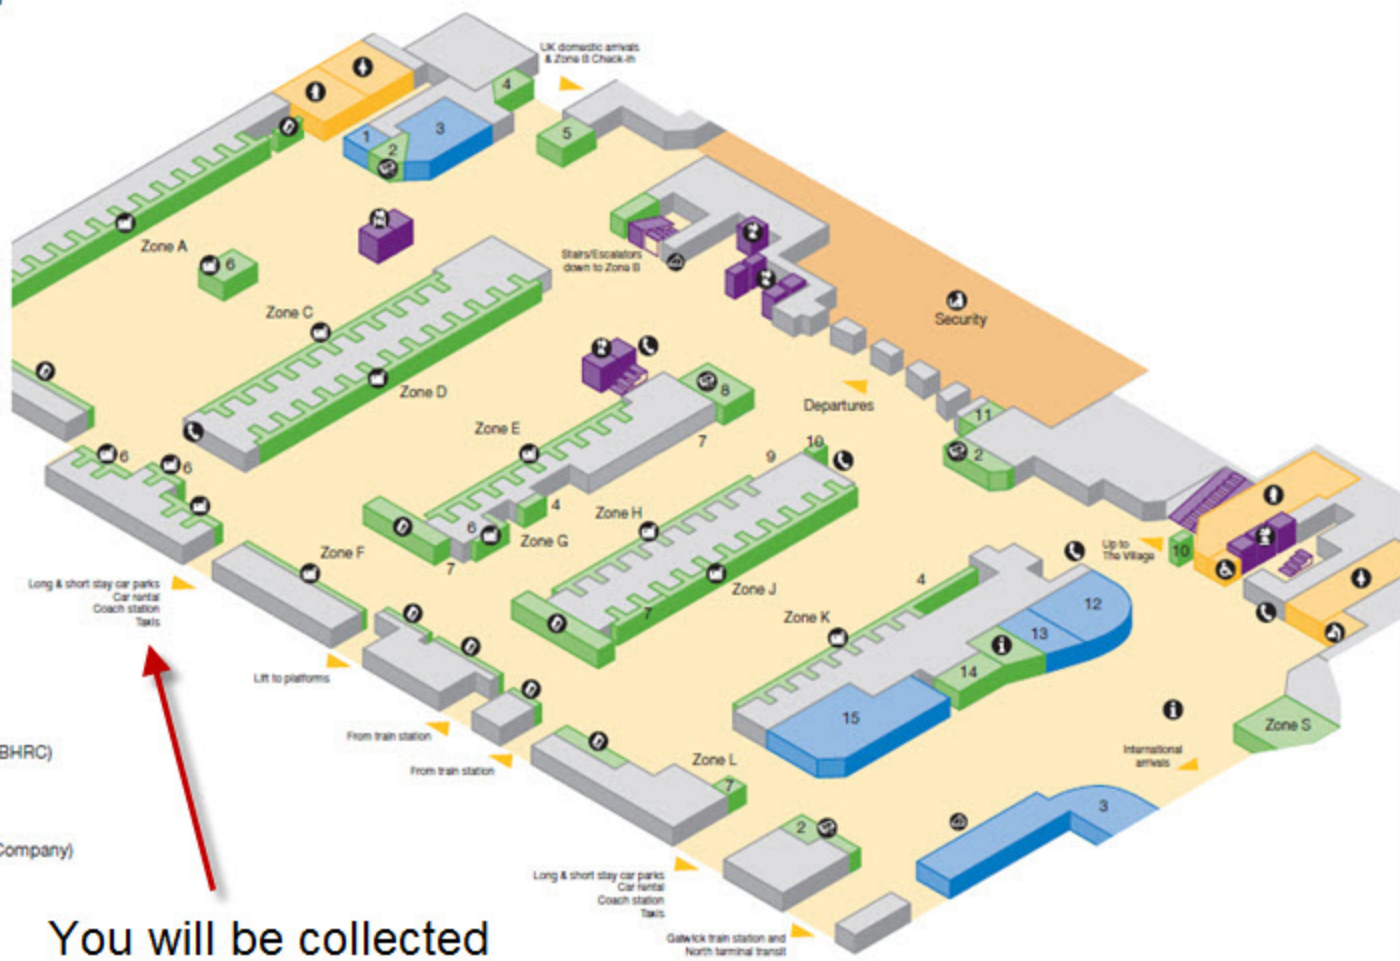

South Terminal - Check in

- Public areas
- Passenger areas
- Lift

Amenities

- Accessible toilet
- Baby care
- Toilet men
- Toilet women

Services

- Bureau de change
- Check-in
- Lift
- Public telephone
- Tickets
- Moneycorp Bureau de Change
- Oversized baggage
- Special Assistance Desk & Reserved seating
- Self-service check-in
- Special assistance help point
- Travelex Bureau de Change
- Cash machines
- Photo booth
- HM Customs
- British Hotel Reservation Centre (BHRC)

Shops & Food and Drink

- 1 Bags etc. etc. (Excess Baggage Company)
- 3 WHSmith
- 12 Boots
- 13 Game Grid
- 15 M&S Simply Food

You will be collected
in this area