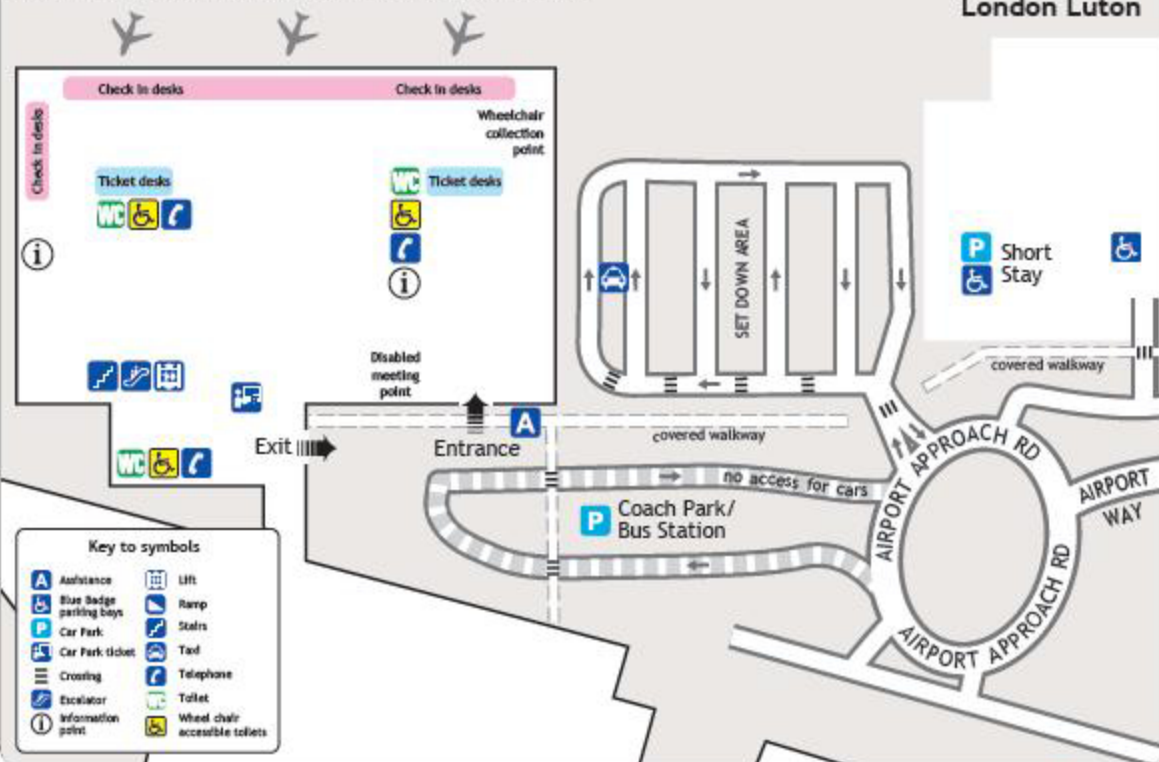

Please be aware that due to security measures, the access routes shown can change without notice.

London Luton

Key to symbols

- | | |
|-------------------------|--------------------------------|
| Assistance | Lift |
| Blue Badge parking bays | Ramp |
| Car Park | Stairs |
| Car Park ticket | Taxi |
| Crossing | Telephone |
| Escalator | Toilet |
| Information point | Wheel chair accessible toilets |