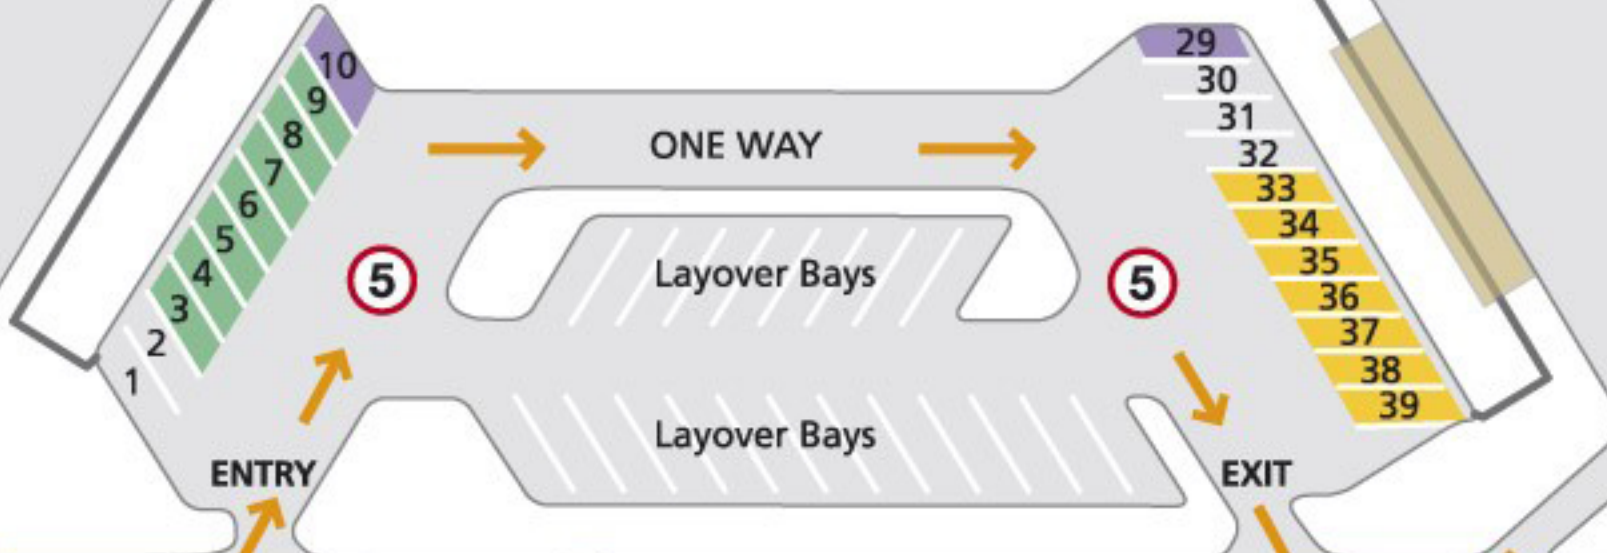

- CHARTER SET DOWN
- CHARTER PICKUP
- SCHEDULED SERVICES ONLY
- Coach Station Management Office
- DDA

Coach Station

Coach Station Management Office

P Short Stay access road